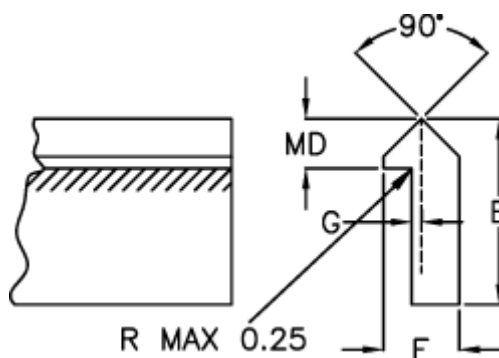

Data Sheet

Article number: 055542000

Description: Single edge track T4SS 2000mm

Measures

E = 26.97

F = 11.09

G = 2.36

Kg/m = 1.630